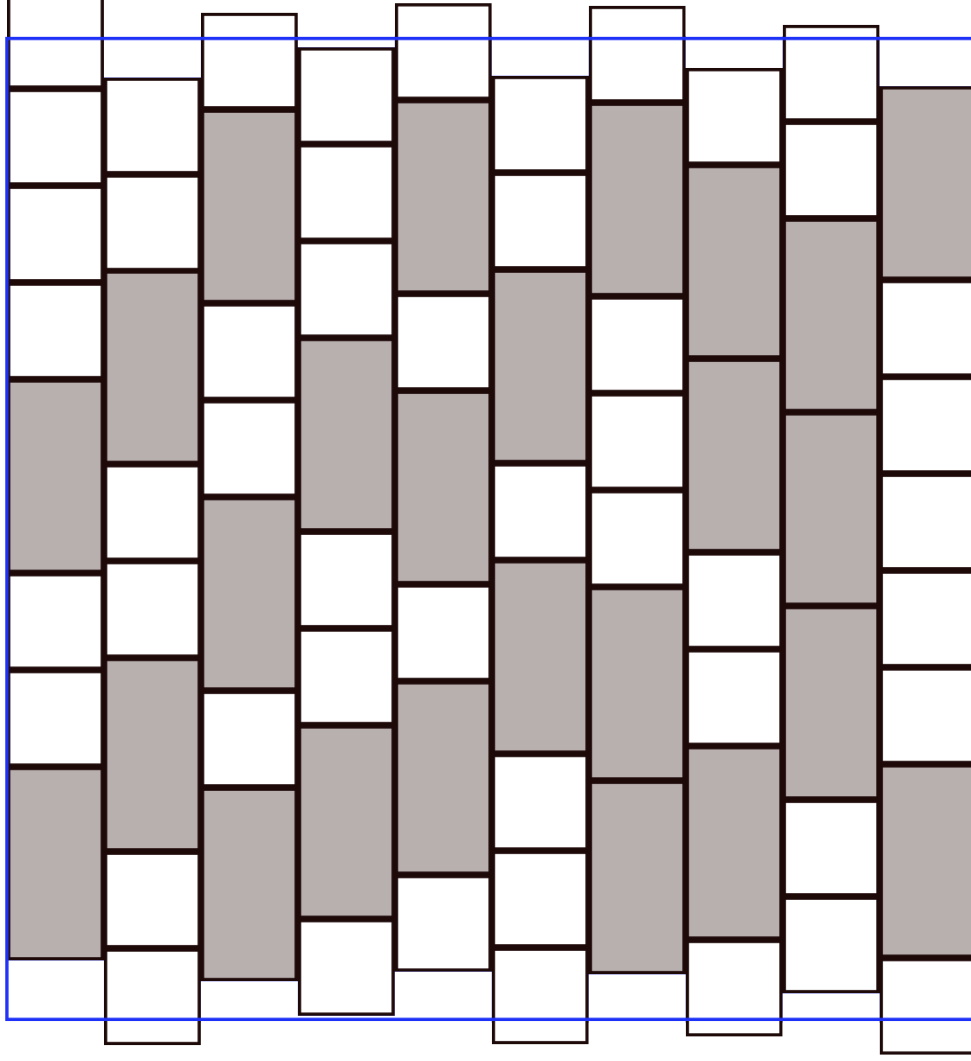

# PIETRA MURA TILING DIAGRAM

1000mm

1000mm

This tiling diagram is a suggested pattern to be used as a guide during installation.

*This pattern is designed to use an equal quantity of 100x100mm and 200x100mm tiles.*